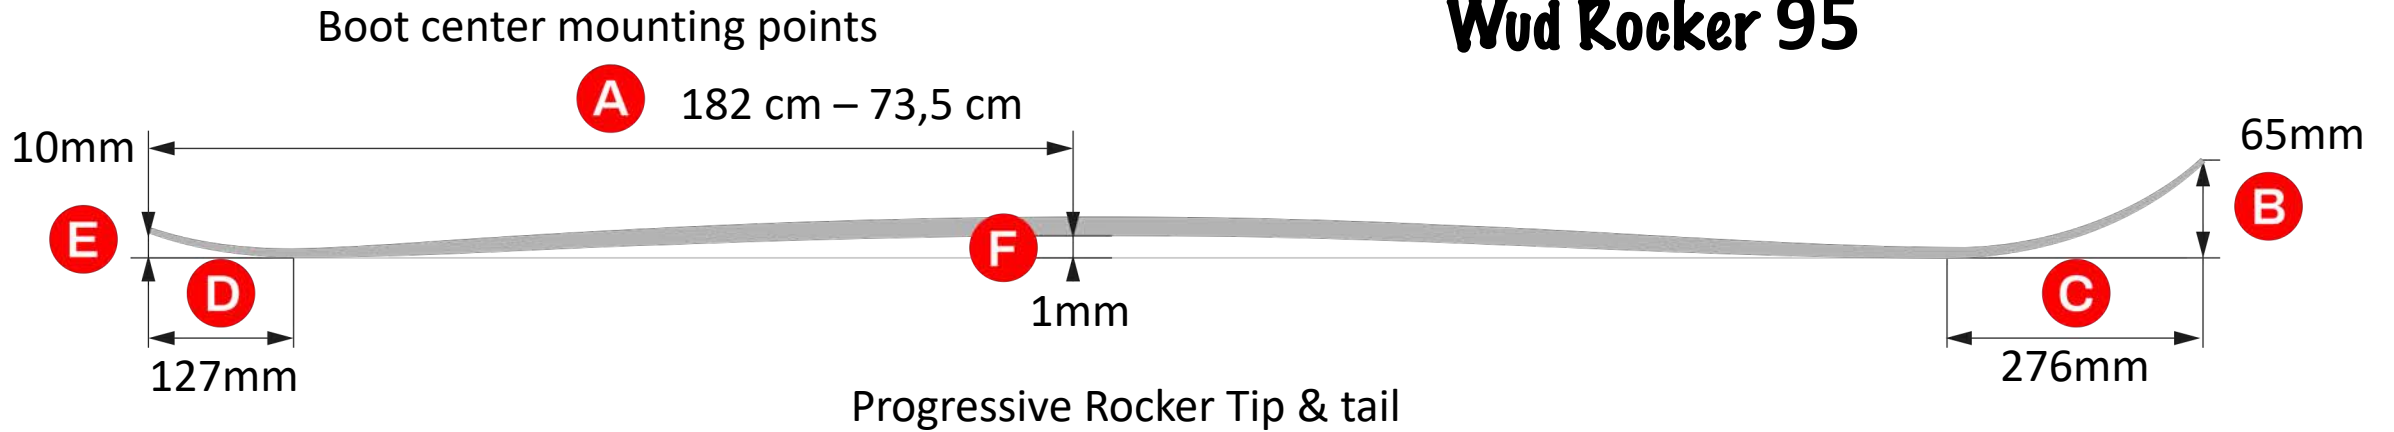

RNW MID GAMME

Wud Rocker 95

G 120mm

H 95mm

I 136mm

- A. Mounting point
- B. Tip height 65mm
- C. Tip length 276mm
- D. Tail length 127mm
- E. Height of Tail 10mm
- F. Spring 1mm
- G. Tail width 120mm

- H. Centre width 95mm
- I. Tip width 136mm

LENGTH AVAILABLE

174cm	136-95-120	R17.0m
182cm	136-95-120	R18.4m
187cm	136-95-120.	R19.8m

BOOT CENTER

70,5 cm
73,5 cm
76,5 cm