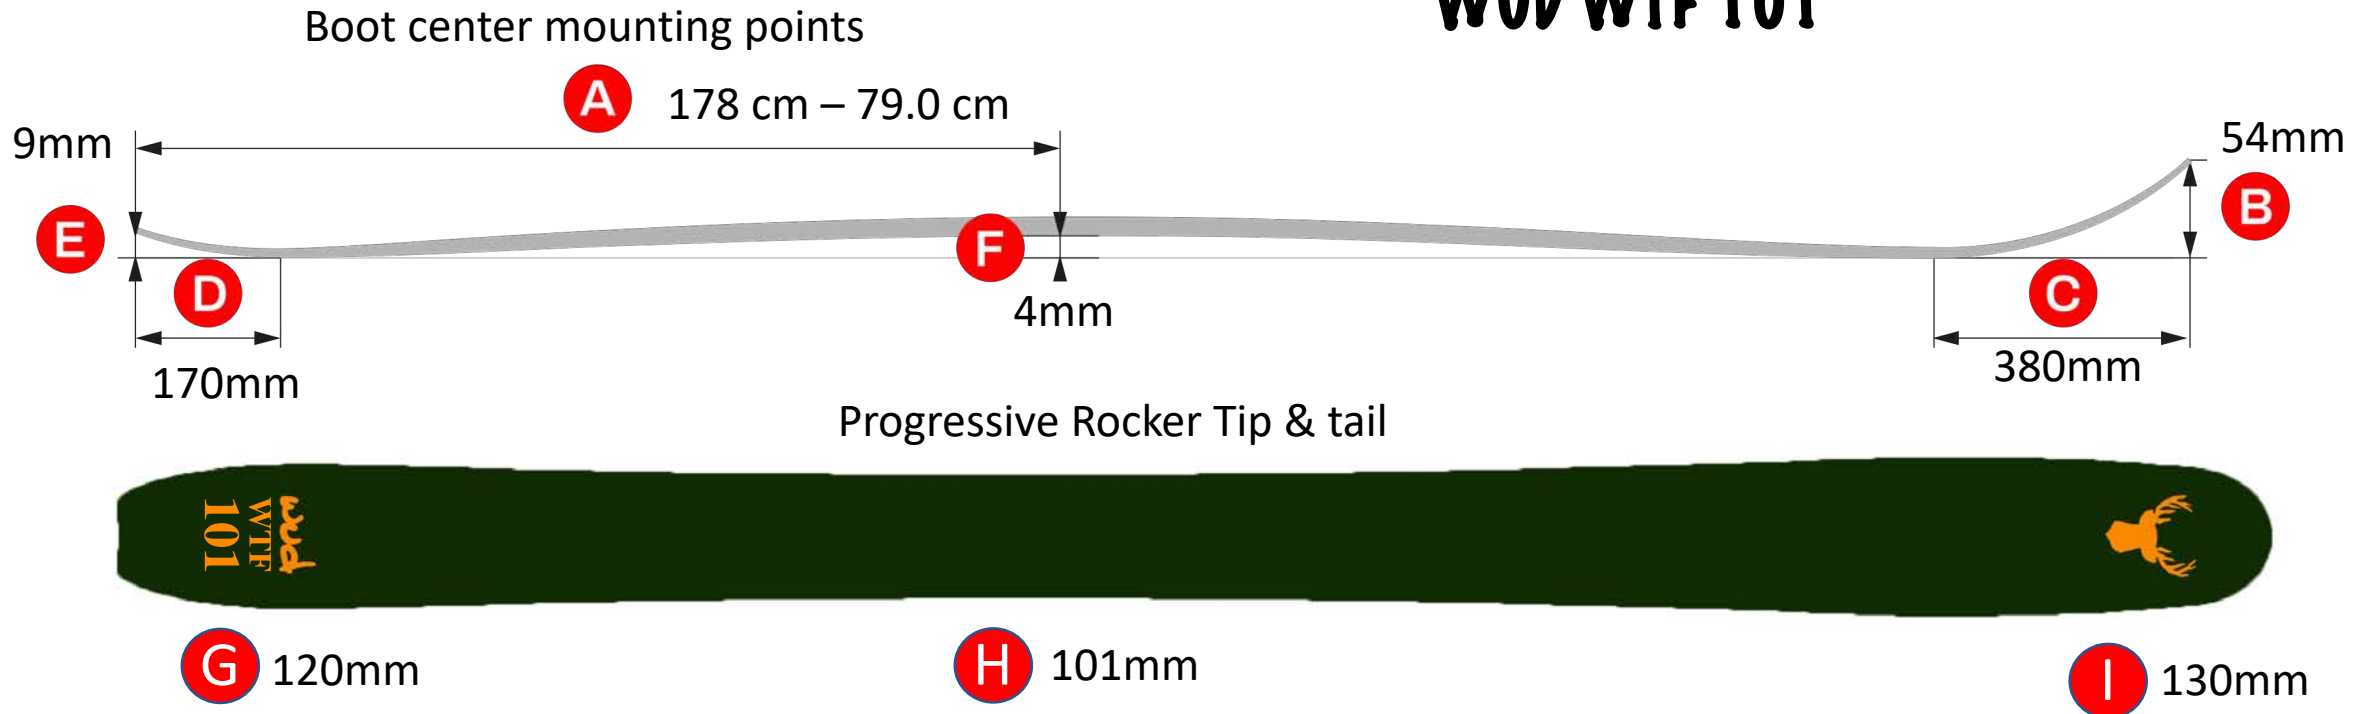

G 108mm

H 81mm

I 126mm

- A. Mounting point
- B. Tip height 46mm
- C. Tip length 260mm
- D. Tail length 57mm
- E. Height of Tail 7mm
- F. Spring 3mm
- G. Tail width 108mm

- H. Centre width 81mm
- I. Tip width 126mm

LENGTH AVAILABLE

156cm	126-81-108	R13.8m
163cm	126-81-108	R15.2m
170cm	126-81-108	R16.7m
177cm	126-81-108	R18.3m
184cm	126/81/108	R19.9m

BOOT CENTER

64,5 cm
67,5 cm
71,0 cm
74,0 cm
77.5 cm

FREE MOUNTAIN

RNW MID GAMME 23/24
WUD WTF 101

- A. Mounting point
- B. Tip height 54mm
- C. Tip length 380mm
- D. Tail length 170mm
- E. Height of Tail 9mm
- F. Spring 4mm
- G. Tail width 120mm

- H. Centre width 101mm
- I. Tip width 130mm

<u>LENGTH AVAILABLE</u>
168 cm +/- 1255 g; 74,0 cm
178 cm +/- 1330 g; 79,0 cm
188 cm +/- 1420 g; 84,0 cm